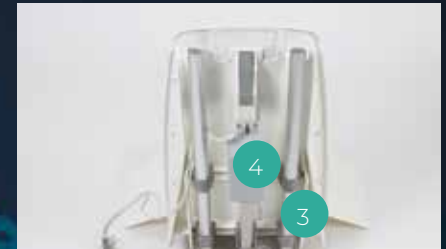

Archimedes Bath Lift

The Archimedes Bath Lift will lower a person into a bath, on a fixed position seat, using a battery powered hand control.

Easy to fit

- Simple to fit – separates into three pieces, making it portable and lightweight
- Fits further back in the bath to maximise leg room and to avoid most bath handles and anti-slip coatings
- Unique 4 way quick release suckers make removing the Bath Lift simple – reducing strain on your back

Scan me

Product code: LAA3702A

Features

1. **Two anti-pinch transfer flaps**
2. **Sealed Hand Control** with a handset which has easily visible control buttons.
3. **Release the transit tie** by pulling up the 'O' ring and lifting the ball clear of the slot in the locating collar on the actuator.
4. **Battery powered by actuator**
5. **Strong suckers** which keeps the Archimedes in place whilst bathing.
6. **Safety feature** which ensures there is enough charge to lift user out of bath.