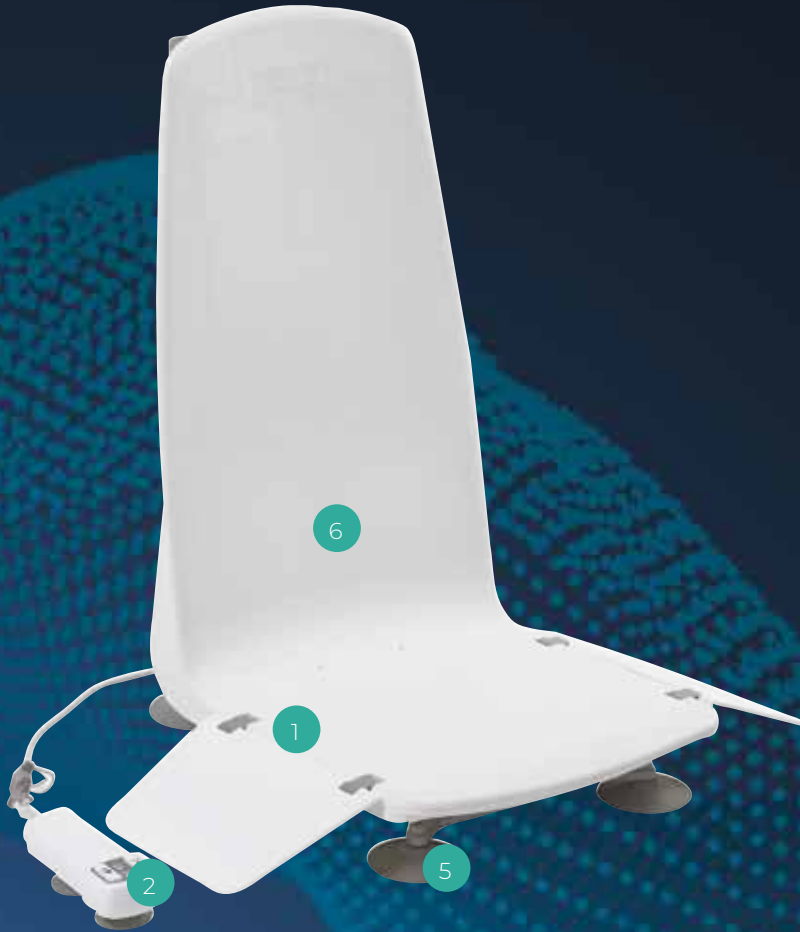

Archimedes Bath Lift

The Archimedes Bath Lift will lower a person into a bath, on a fixed position seat, using a battery powered hand control.

Easy to fit

- Simple to fit – separates into three pieces, making it portable and lightweight
- Fits further back in the bath to maximise leg room and to avoid most bath handles and anti-slip coatings
- Unique 4 way quick release suckers make removing the Bath Lift simple – reducing strain on your back

Simple to maintain

- The easy to clean steel base unit has been designed with a structure that maintains strength whilst reducing weight
- No LOLER test required for two years
- Divides into three so it can be removed and cleaned with ease

Safe to use

- Unique flexible flaps that bend on contact with an obstruction, limiting the damage caused by entrapment
- Bath flaps have an anti-pinch design, eliminating the risk of skin being trapped between the seat and the flap on transfer
- Only lowers a person into the bath when there is sufficient battery power to raise them back out again

Scan me

Product code: LAA3702A

Features

1. **Two anti-pinch transfer flaps**
2. **Sealed Hand Control** with a handset which has easily visible control buttons.
3. **Release the transit tie** by pulling up the 'O' ring and lifting the ball clear of the slot in the locating collar on the actuator.
4. **Battery powered by actuator**
5. **Strong suckers** which keeps the Archimedes in place whilst bathing.
6. **Safety feature** which ensures there is enough charge to lift user out of bath.